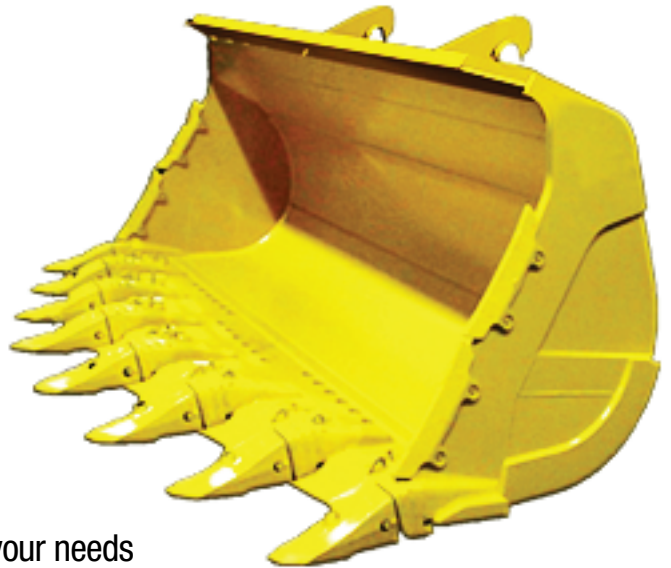

## Tools for wheel loaders

# Rock bucket

The Beaver rock bucket offers increased reliability due to its superior quality steel.

- Segments between the teeth in the form of half-arrow (half arrow) on request
- Design, manufacturing and premium materials
- Models and segments the teeth can be adapted to your needs
- Parts attack chromium carbide

For heavy use and harsh, use a bucket built without compromise!